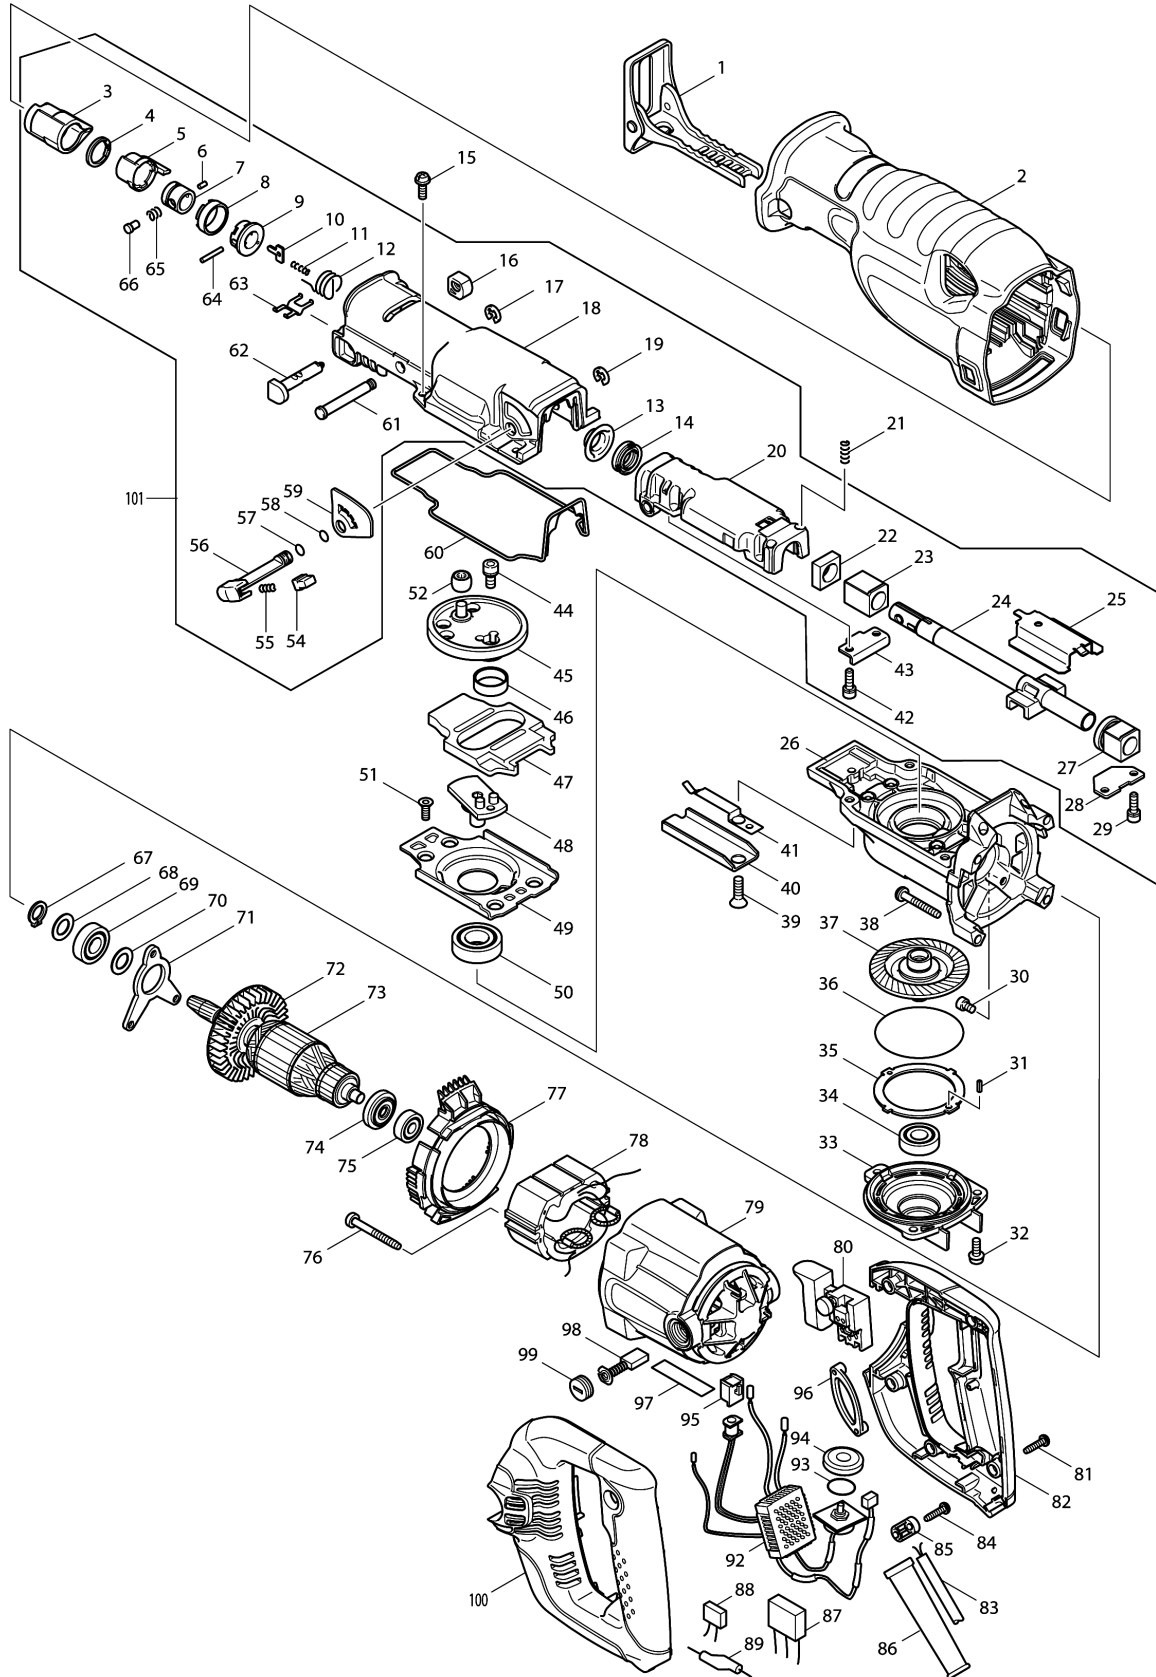

Model No. JR3070CT RECIPRO SAW