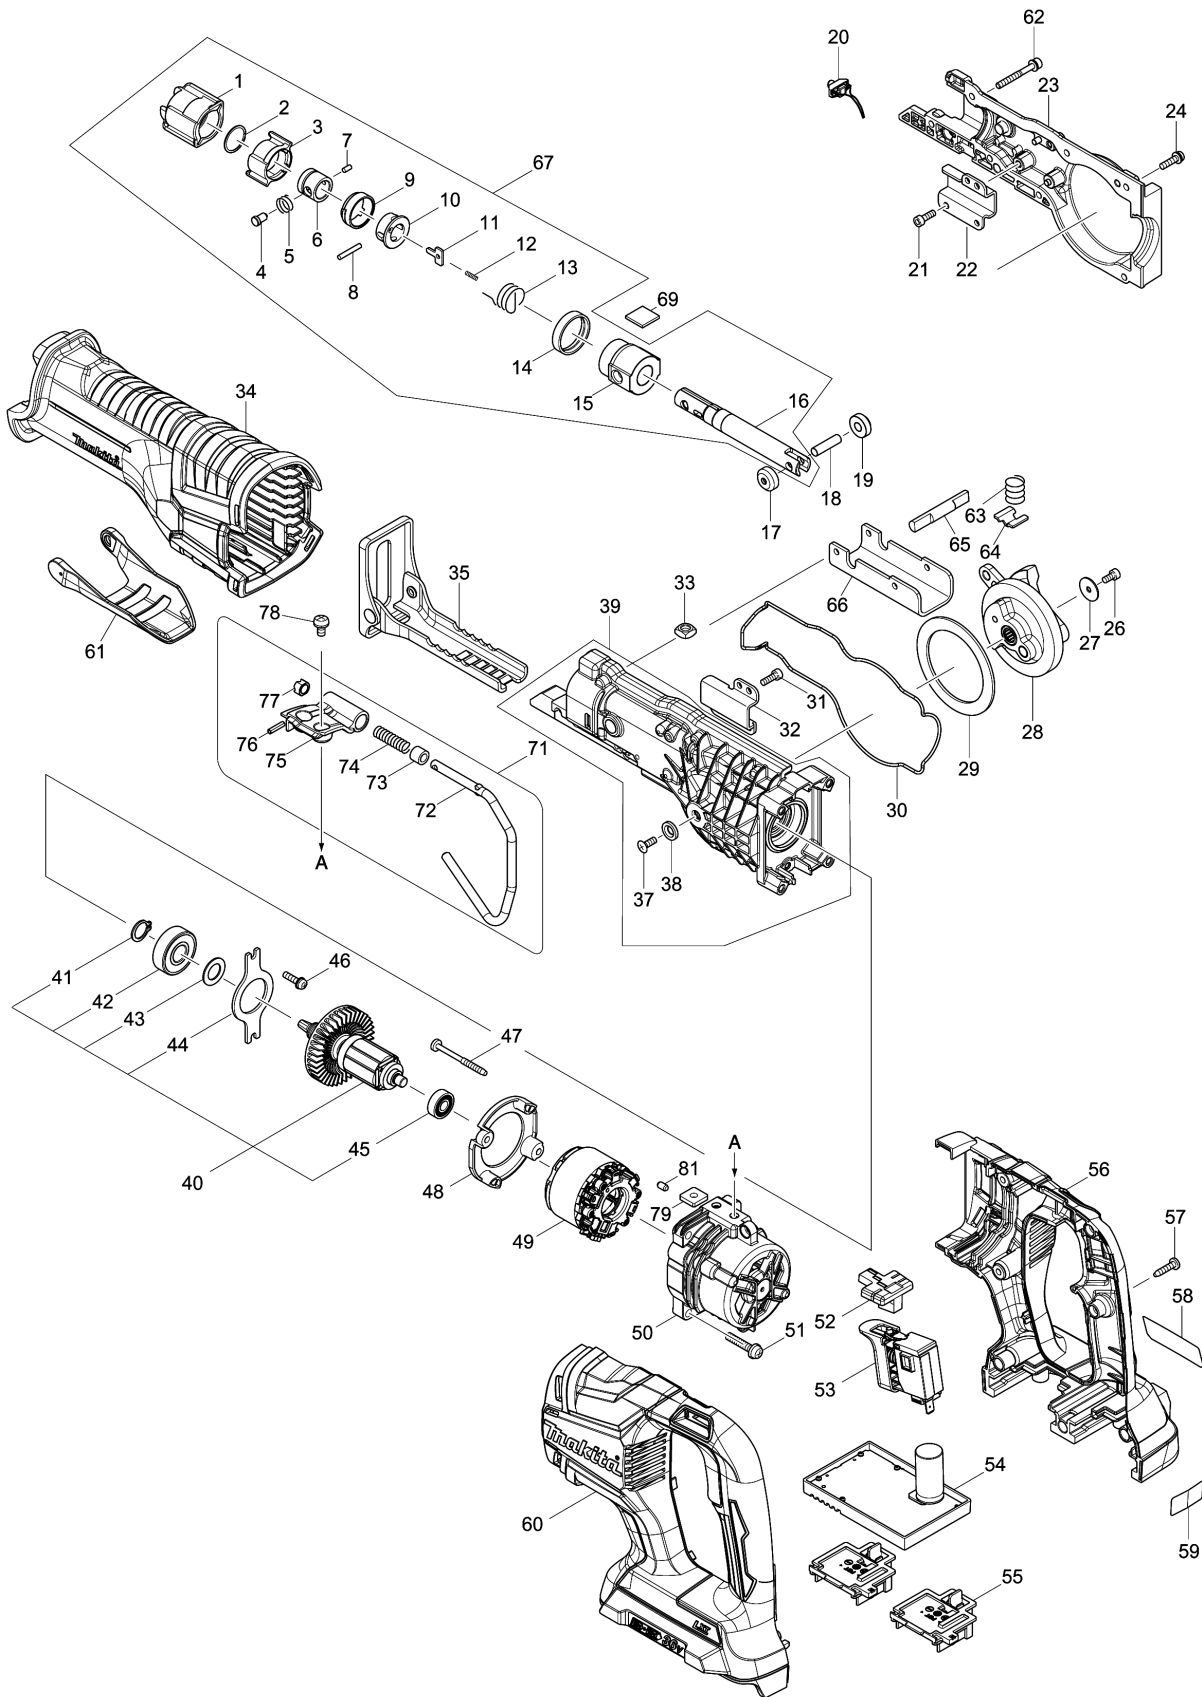

Model No.DJR360 CORDLESS RECIPRO SAW